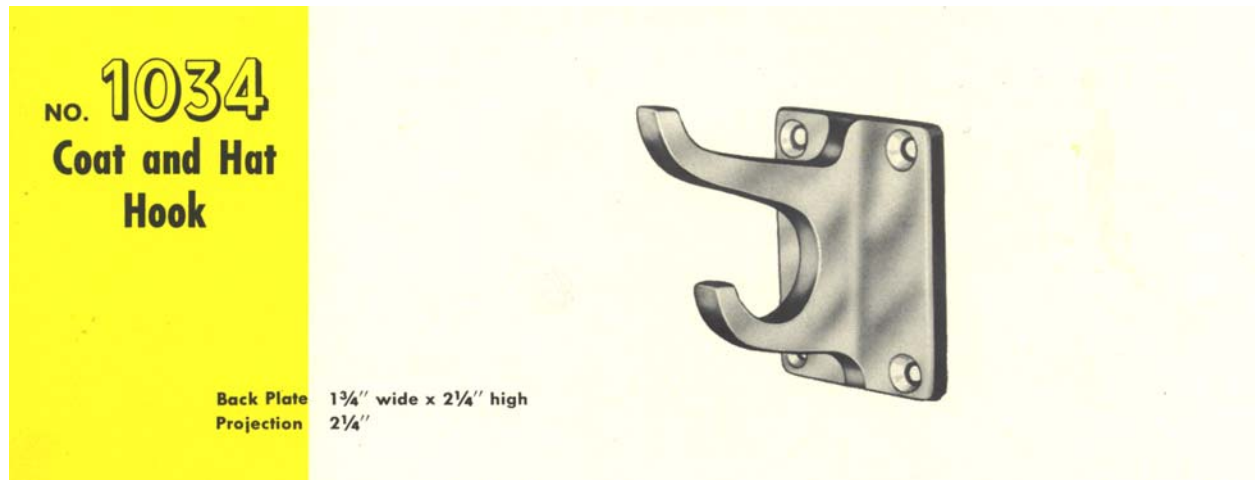

## Restroom coat hooks

Bill of Materials p186

Adlake #1034.

Material: White bronze, 20% nickel.

Finish: Satin and waxed, no plating.

Need four.